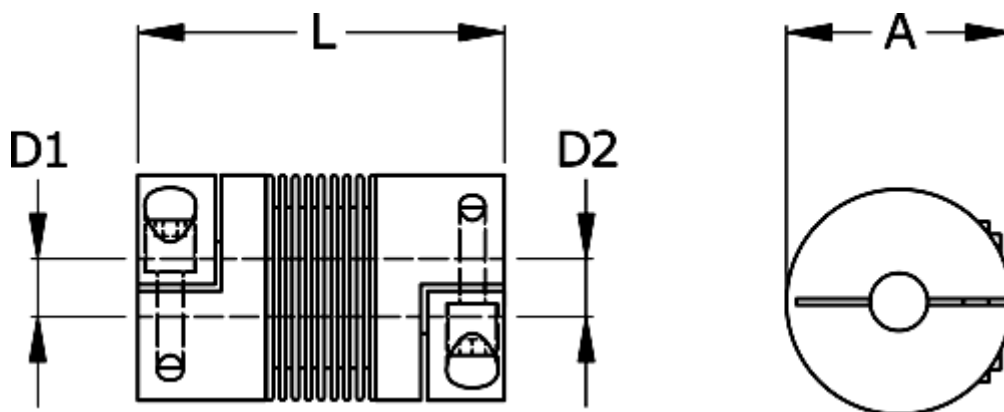

Data Sheet

Article number: 3330200450411616

Description: Bellow coupling type 2 size45
Length 41 mm, bore 16/16 mm

Measures

A	= 32.5
D1	= 16
D2	= 16
L	= 41
Nom. torque NM (Tkn)	= 4.5